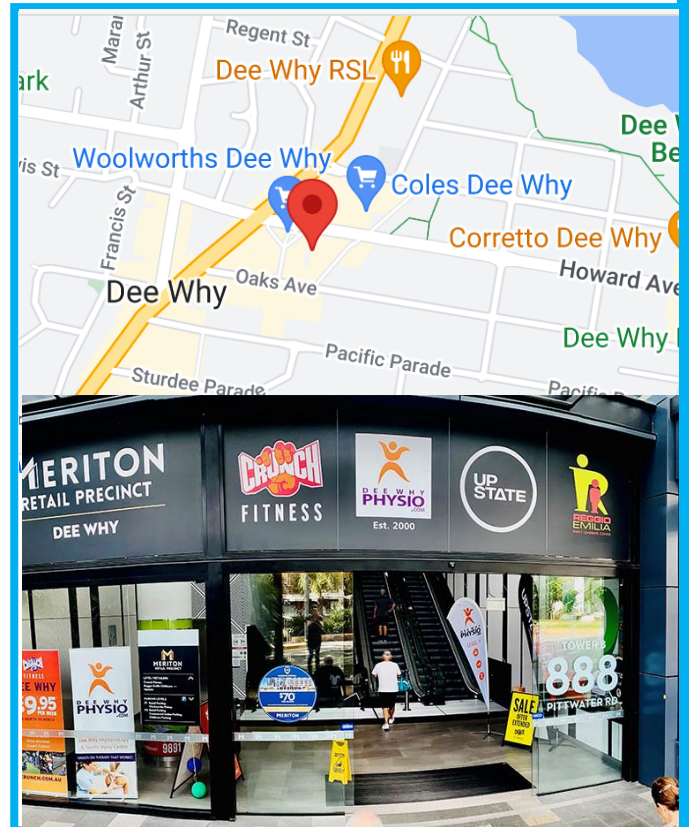

On-Balance Physiotherapy

Vestibular, Balance and Neurological Rehabilitation

Pam Reynolds
Principal Physiotherapist

All correspondence to:
106 Balmoral St
Hornsby NSW 2077
Ph/Fax: 94824511
www.onbalancephysio.com.au

**MERITON
LIGHTHOUSE,
LEVEL 1, TOWER B
SUITE 16A
888 Pittwater Rd,
Dee Why NSW 2099**

**On-Balance Physiotherapy can
be found in**

Dee Why Physiotherapy

We are located above Woolworths and opposite Crunch Gym!
Undercover **parking** is available via Oaks Ave or Howard Ave entrance, then simply take escalator or lift to Level 1.

Wheelchair access is available via the lift at the Ground Floor and the Car Park levels beneath the building.

For bookings, please call the Hornsby rooms on 9482 4511

Cancellation Fees

As we are a busy practice with a high demand for appointments, we require 24 hours' notice for any cancellations. Failure to give sufficient notice will incur a cancellation fee of 50% of the appointment price.

Taxi and Public Transport

If travelling by Taxi please let us know so that we can book your return trip home and have the taxi ready for you at the end of your appointment.

Buses are available, please check local bus timetables for further details