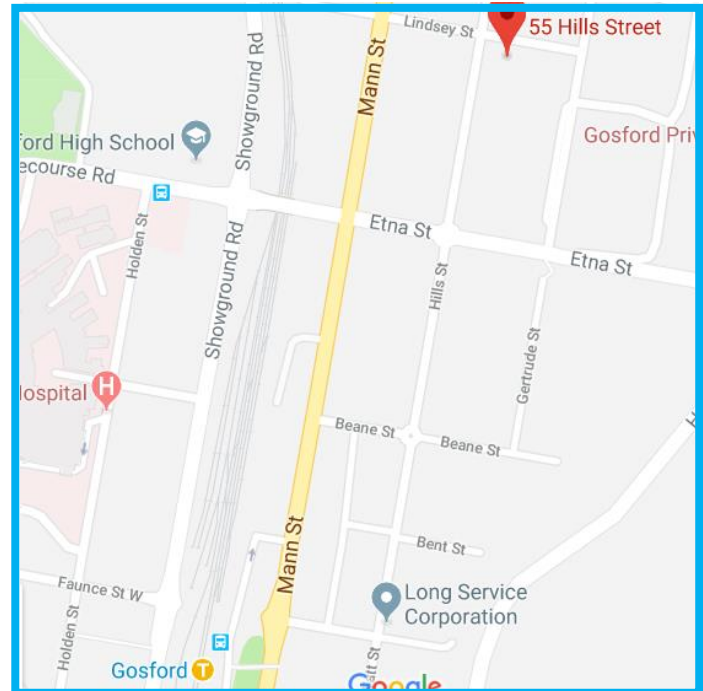

# On-Balance Physiotherapy

Vestibular, Balance and Neurological Rehabilitation

Pam Reynolds  
Principal Physiotherapist

All correspondence to:  
106 Balmoral St  
Hornsby NSW 2077  
Ph/Fax: 94824511  
[www.onbalancephysio.com.au](http://www.onbalancephysio.com.au)

## Gosford Rooms:

**55 Hills Street  
Gosford NSW 2250**

On-Balance Physiotherapy is located at 55 Hills Street, being a short walk from Gosford train Station. Wheelchair access is available – ask upon booking the appointment.