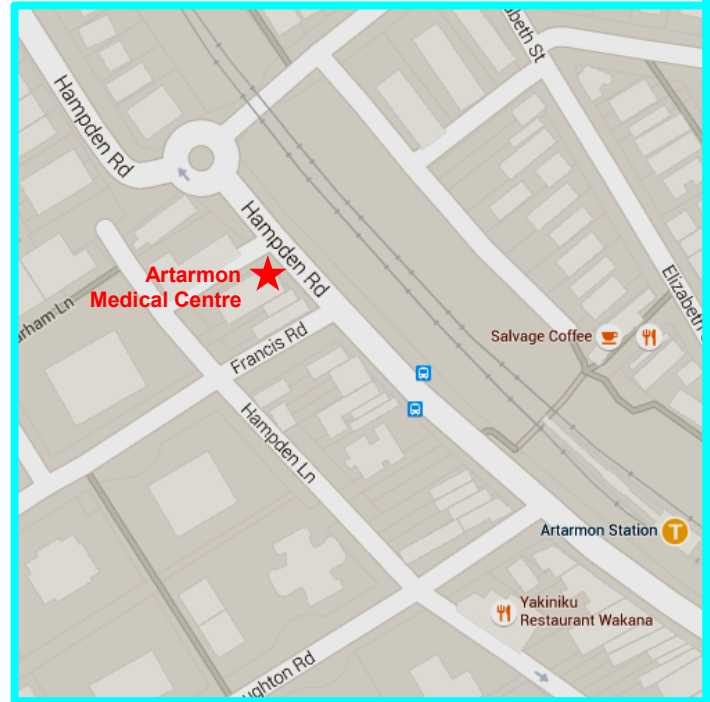

# On-Balance Physiotherapy

Vestibular, Balance and Neurological Rehabilitation

On-Balance Physiotherapy at  
Artarmon Medical Centre  
134-136 Hampden Road  
Artarmon NSW 2064

**Artarmon Medical Centre is located on Hampden Road, on the corner of Garage Lane.**

### **Parking**

Parking is available down Garage Lane in Hampden Lane. There is one disabled car park on Hampden Road in front of the medical centre.